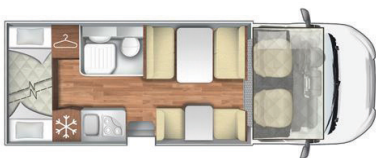

## Vehicle Specifications

Capacity	6
Model	Fiat Ducato
Engine specifications	2.3L
Transmission	Automatic
Safety	Driver and passenger airbags
Radio/MP3	Yes
Electric windows	Yes
Central locking	Yes, cab only
Outside length	6.99m
Outside width	2.35m
Outside height	3.20m
Inside height	2.08m
Certified seats	6
Beds	Rear bed: 2.07m x 1.26m Bed in dinette: 1.85m x 1.03m Overcab bed: 2.02m x 1.6m
Shower and toilet	Yes
Fresh water tank	100 litres
Waste water tank	100 litres
Central heating	Yes
3 way fridge/freezer	Yes
Cooking	Gas oven, 3 gas hobs
Space for 2 gas bottles	Yes
Flat digital screen	Yes
Reversing camera	Yes
Solar panel	Yes
Air-conditioning	Yes, cab only
Bike rack	Yes - 4 bikes
Warranty	12 month RVSC guarantee